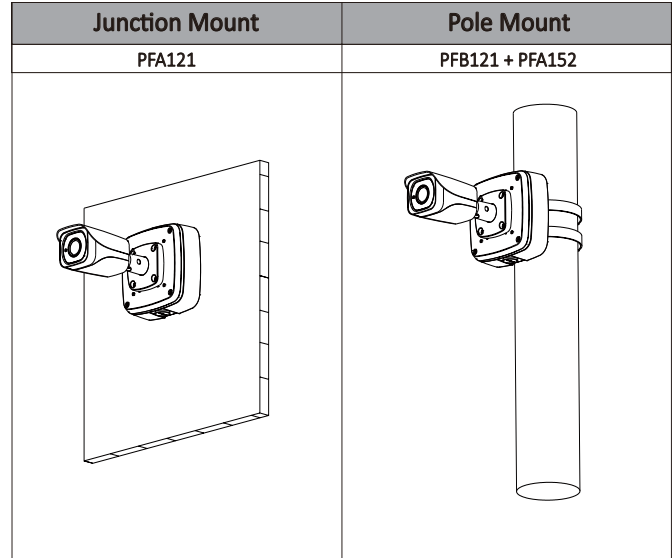

Construction

Casing	Metal
Dimensions	273.2mm×95.0mm×96.4mm (10.76"×3.74"×3.79")
Net Weight	1.07Kg (2.36lb)
Gross Weight	1.4Kg (3.09lb)

Ordering Information

Type	Part Number	Description
2MP camera	DH-IPC-HFW5231EP-Z	2MP IR Bullet Network Camera,WDR,PAL
	DH-IPC-HFW5231EN-Z	2MP IR Bullet Network Camera,WDR,NTSC
	IPC-HFW5231EP-Z	2MP IR Bullet Network Camera,WDR,PAL
	IPC-HFW5231EN-Z	2MP IR Bullet Network Camera,WDR,NTSC
Accessories (optional)	PFA121	Junction box
	PFA152	Pole Mount

Accessories

Optional:

PFA121  
Junction box

PFA152  
Pole Mount

Dimensions (mm/inch)